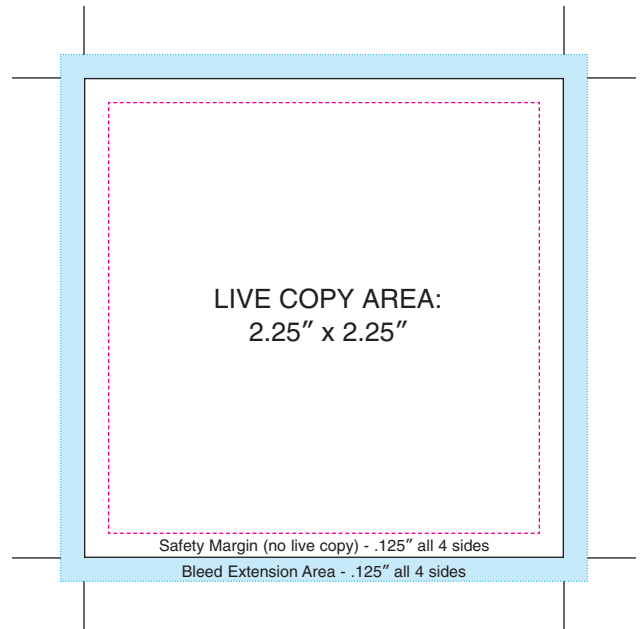

Non-Adhesive Note Cube[®] Template

2.5" x 2.5" x 2.5" Cube

2.5" x 2.5" cube sheet

Final Trim size is
2.5" x 2.5"

2.5" x 2.5" cube edge

Final Trim size is
2.5" x 2.5"

----- Magenta rule represents margin line, ----- Cyan rule represents bleed line, ——— Black represents trim.