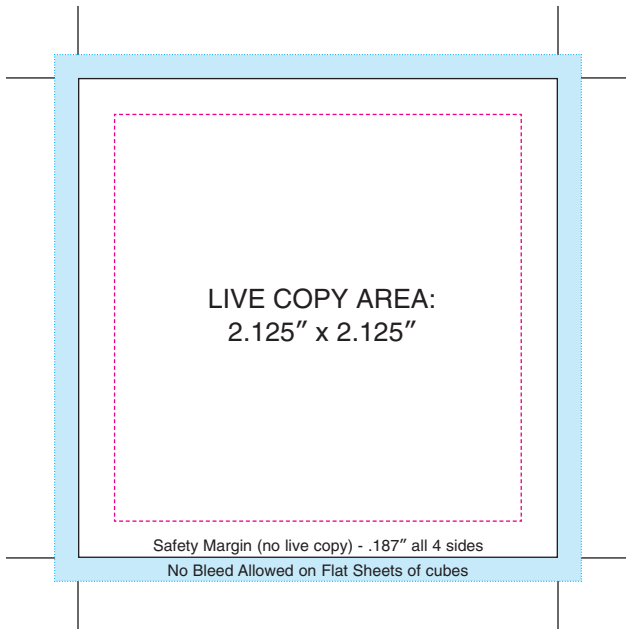

Non-Adhesive Note Cube[®] Template

2.5" x 2.5" x 2.5" Cube

2.5" x 2.5" cube sheet

Final Trim size is
2.5" x 2.5"

2.5" x 2.5" cube edge

Final Trim size is
2.5" x 2.5"

----- Magenta rule represents margin line, ----- Cyan rule represents bleed line, ——— Black represents trim.