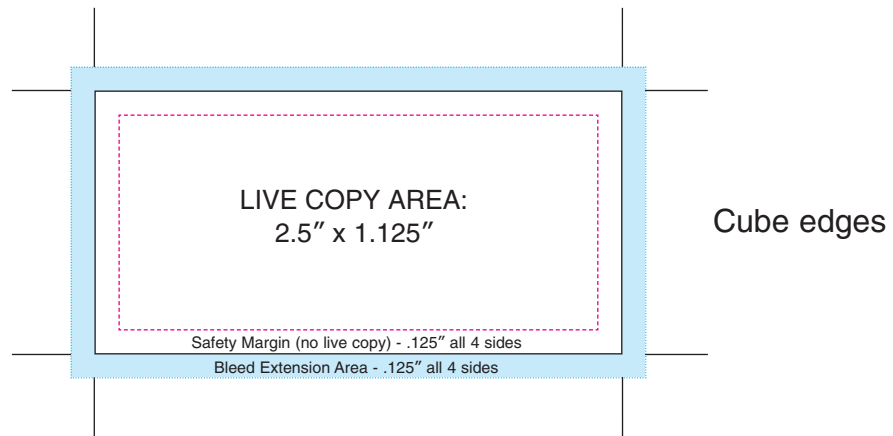

Non-Adhesive Note Cube® Template

2.75" x 2.75" x 1.375" half cube

Sheet Final Trim size is
2.75" x 2.75"

Edge Final Trim size is
2.75" x 1.375"