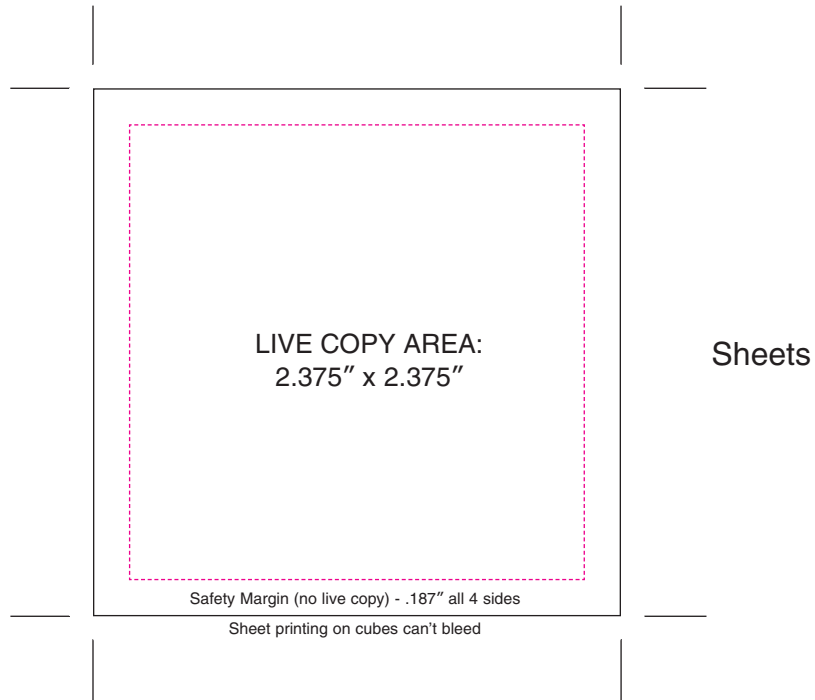

Non-Adhesive Note Cube® Template

2.75" x 2.75" x 1.375" half cube

Sheet Final Trim size is
2.75" x 2.75"

Edge Final Trim size is
2.75" x 1.375"