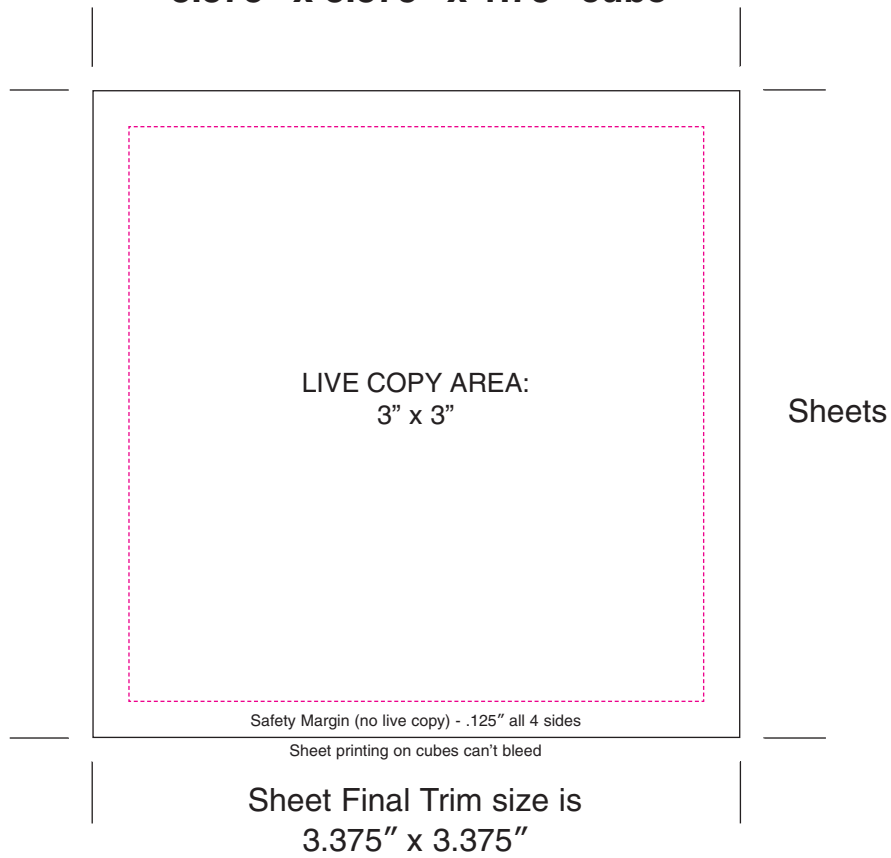

# Non-Adhesive Note Cube® Template

**3.375" x 3.375" x 1.75" cube**

----- Magenta rule represents margin line, ..... Cyan rule represents bleed line, ——— Black represents trim.