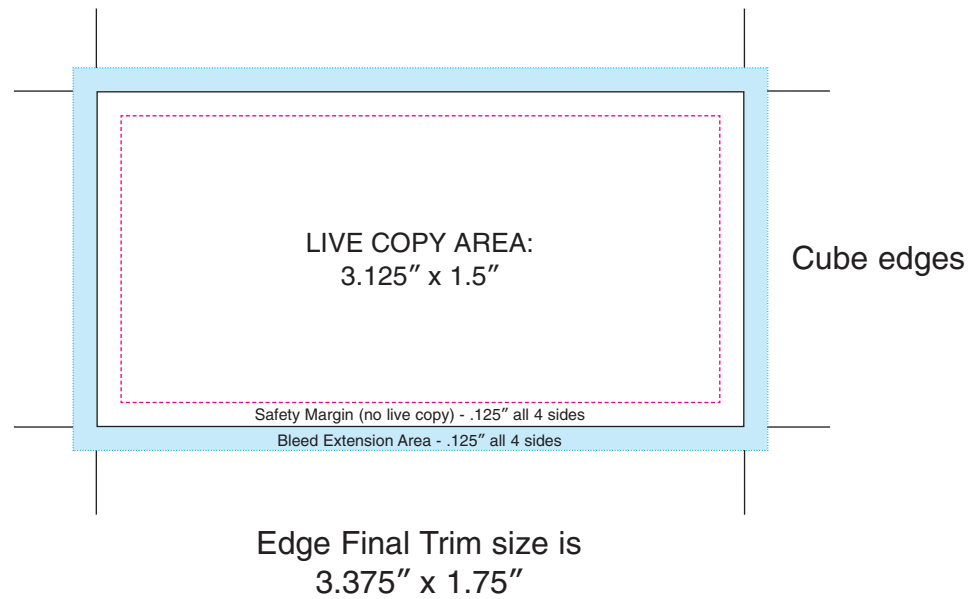

# Non-Adhesive Note Cube® Template

**3.375" x 3.375" x 1.75" cube**

----- Magenta rule represents margin line, ..... Cyan rule represents bleed line, ——— Black represents trim.