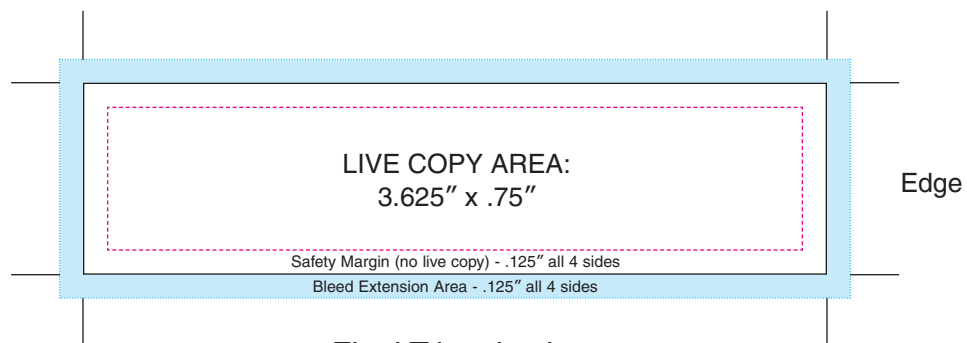

# Non-Adhesive Note Cube® Template

**3.875" x 3.875" x 1" quarter cube**

Final Trim size is  
3.875" x 3.875"

Final Trim size is  
3.875" x 1"

----- Magenta rule represents margin line, ————— Cyan rule represents bleed line, ————— Black represents trim.