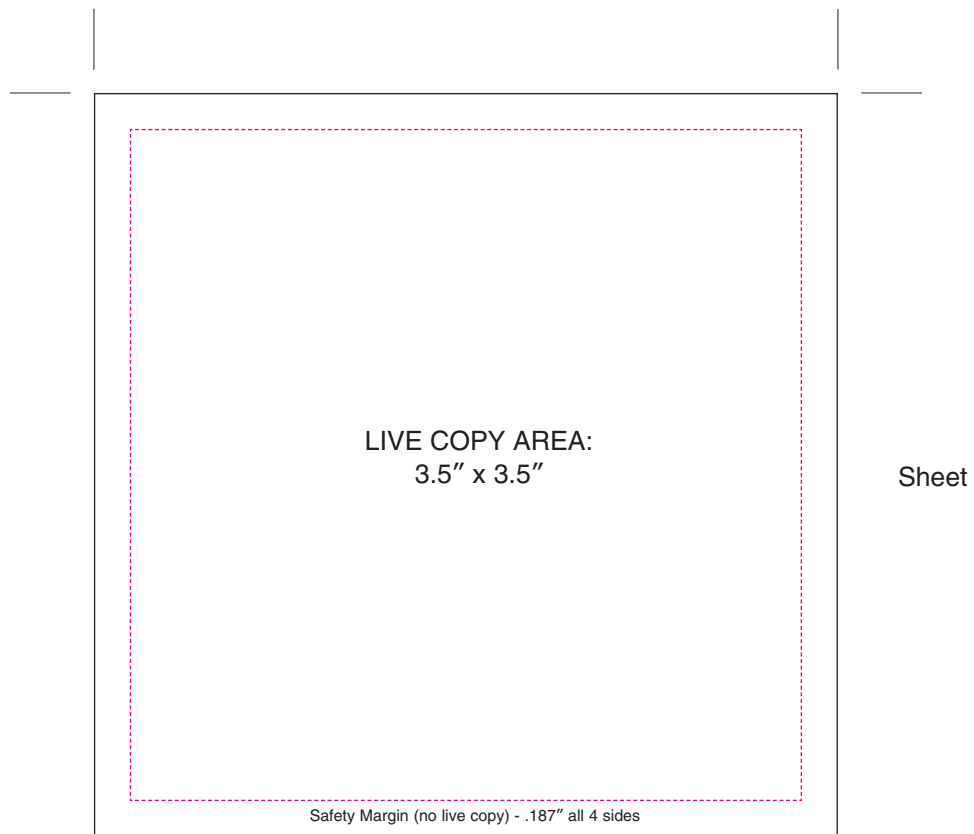

# Non-Adhesive Note Cube® Template

**3.875" x 3.875" x 1" quarter cube**

Final Trim size is  
3.875" x 3.875"

Final Trim size is  
3.875" x 1"

----- Magenta rule represents margin line, ————— Cyan rule represents bleed line, ————— Black represents trim.