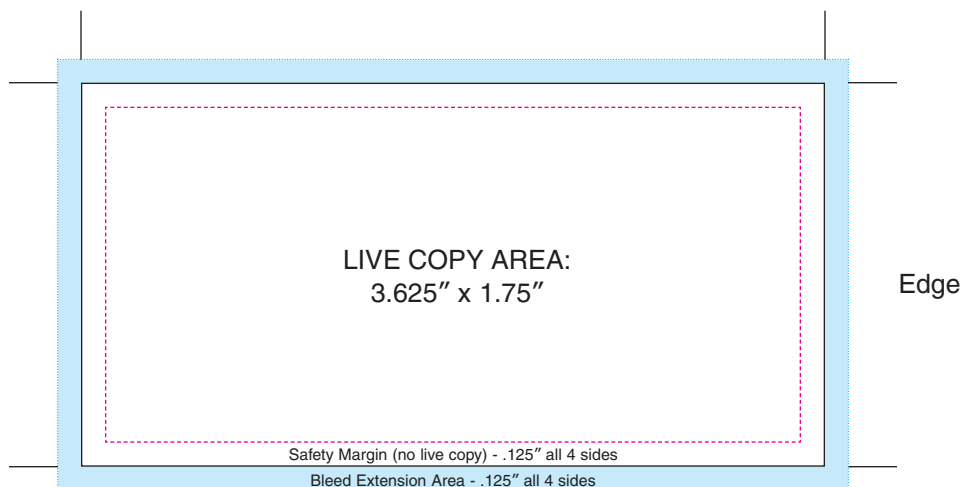

Non-Adhesive Note Cube[®] Template

3.875" x 3.875" x 2" half cube

Final Trim size is
3.875" x 3.875"

Final Trim size is
3.875" x 2"

----- Magenta rule represents margin line, ----- Cyan rule represents bleed line, ——— Black represents trim.