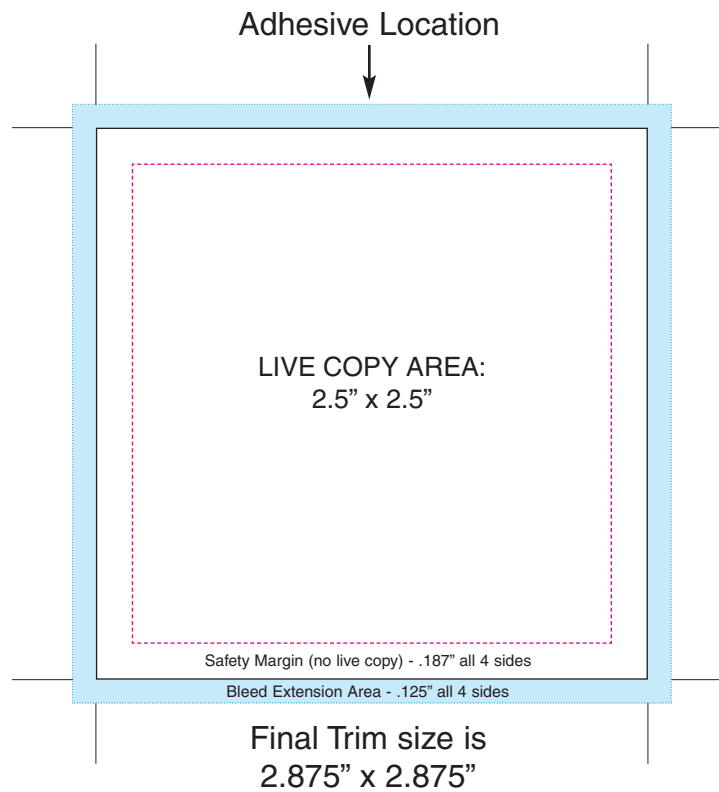

Stik-Withit Pad Templates

3" x 3" swi pad with no bleeds

(no image beyond the live copy margin)

----- Magenta rule represents margin line, ——— Black represents trim.

3" x 3" swi pad with bleeds

----- Magenta rule represents margin line, ----- Cyan rule represents bleed line, ——— Black represents trim.